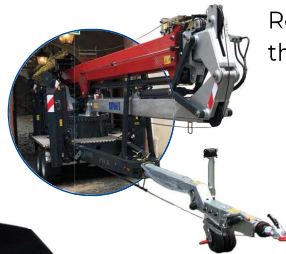

MAINTENANCE-FRIENDLY

Wide-opening service hatches provide excellent access to engine components, with very effective sound insulation.

FLEXIBLE

Extendable jib with a hydraulic articulated joint.

SIMPLE

Hydraulic drive system and a lowerable rear axle operated via remote control.

PROTECTED

KTL-treated chassis with powder coating and cavity sealing.

SPACE-SAVING

Retractable drawbar reduces the required setup area.

SAFE

Fully rotatable 360° under full load, even with narrow stabilization.