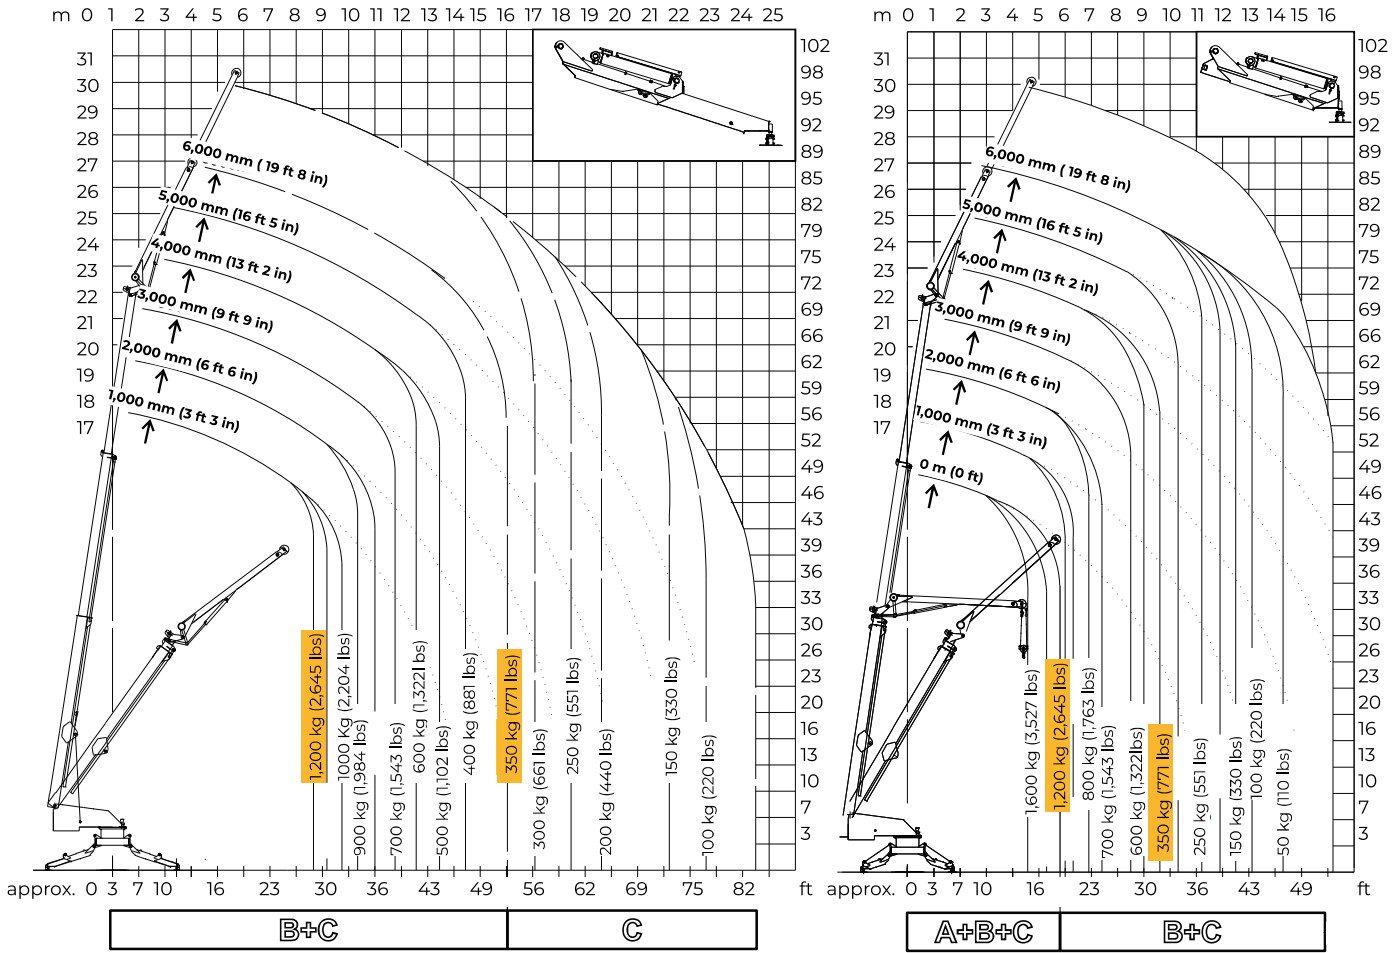

Work Diagram

Subject to technical changes.
Dimensions may vary slightly.

1,200-1,600 kg
2,645 - 3,527 lbs.

1,200 kg (2,645 lbs)

350 kg (771 lbs)

Technical Data

Maximum extension length	30.5 m (100 ft)**	Maximum footprint width	4.80 m (15 ft 9 in)**
Arm angle	0° - 173°**	Maximum payload	1,600 kg (3,527 lbs) **
Maximum upright angle (articulated boom)	83°	Transport width	1.96 m (6 ft 5 in) **
Cable velocity	0 - 50 m/ min (164 ft/min)**	Transport height	2.45 m (8 ft) **
Drive	Gasoline	Transport length with drawbar	8.80 m (28 ft 10 in) **
Pivot range	360° endless	Axle load	3,500 kg (7,716 lbs) **
Minimum footprint width	3.30 m (10 ft 10 in)**	Support load	150 kg (330 lbs) **
		Total weight	3,500 kg* (7,716 lbs*)**

*in the basic version

**stats are approximate dimensions