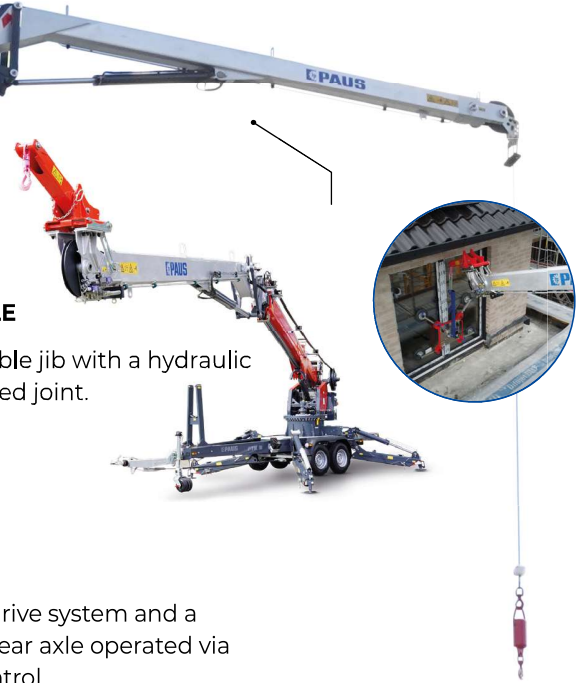

PAUS
...the people who care

Trailer Crane

PTK 31

STRONG. STABLE. DURABLE.
EVERY DAY.

PTK 31

Overview

CONVENIENT

Ergonomic remote control with an integrated analysis display showing all relevant operating data.

MAINTENANCE-FRIENDLY

Wide-opening service hatches provide excellent access to engine components, with very effective sound insulation.

FLEXIBLE

Extendable jib with a hydraulic articulated joint.

SIMPLE

Hydraulic drive system and a lowerable rear axle operated via remote control.

PROTECTED

KTL-treated chassis with powder coating and cavity sealing.

SPACE-SAVING

Retractable drawbar reduces the required setup area.

SAFE

Fully rotatable 360° under full load, even with narrow stabilization.

MOBILE

Extremely versatile with individually foldable and telescoping supports.

Work Diagram

Subject to technical changes.
Dimensions may vary slightly.

1,200-1,600 kg
2,645 - 3,527 lbs.

1,200 kg (2,645 lbs)