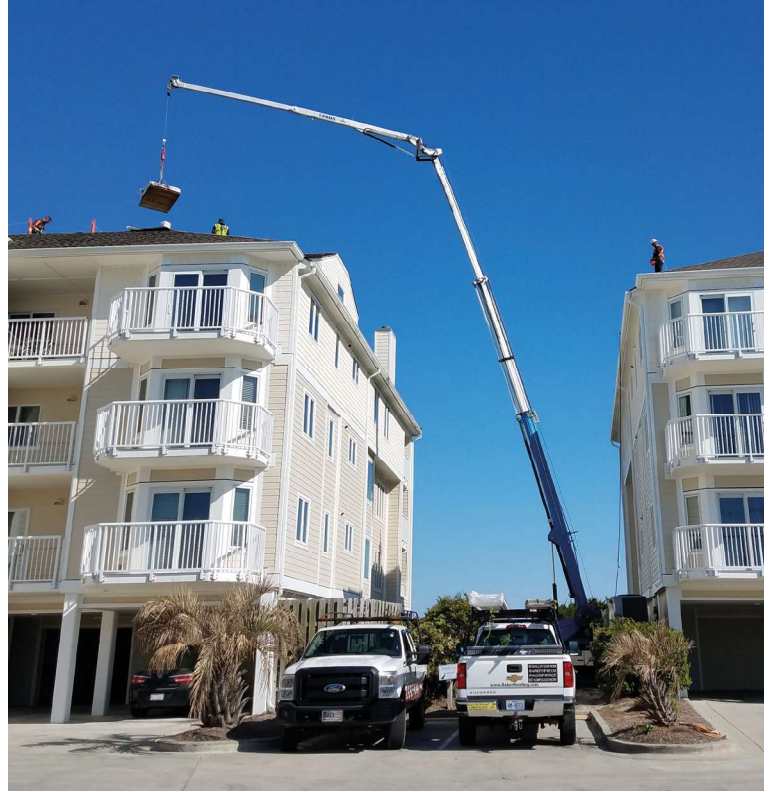

We care

We inspire as a preferred, innovative partner with individual solutions for transport and safety of humans and material.

As a specialist for complete and special solutions Paus offers an extensive range of machines for mining and tunneling, lift technology and construction machinery since 1968.

Paus means „Quality Made in Germany“.

PAUS NORTH AMERICA INC.

29001 Solon Rd. Unit L
44139 Solon, OH
USA

sales@paus-na.com
www.paus-na.com